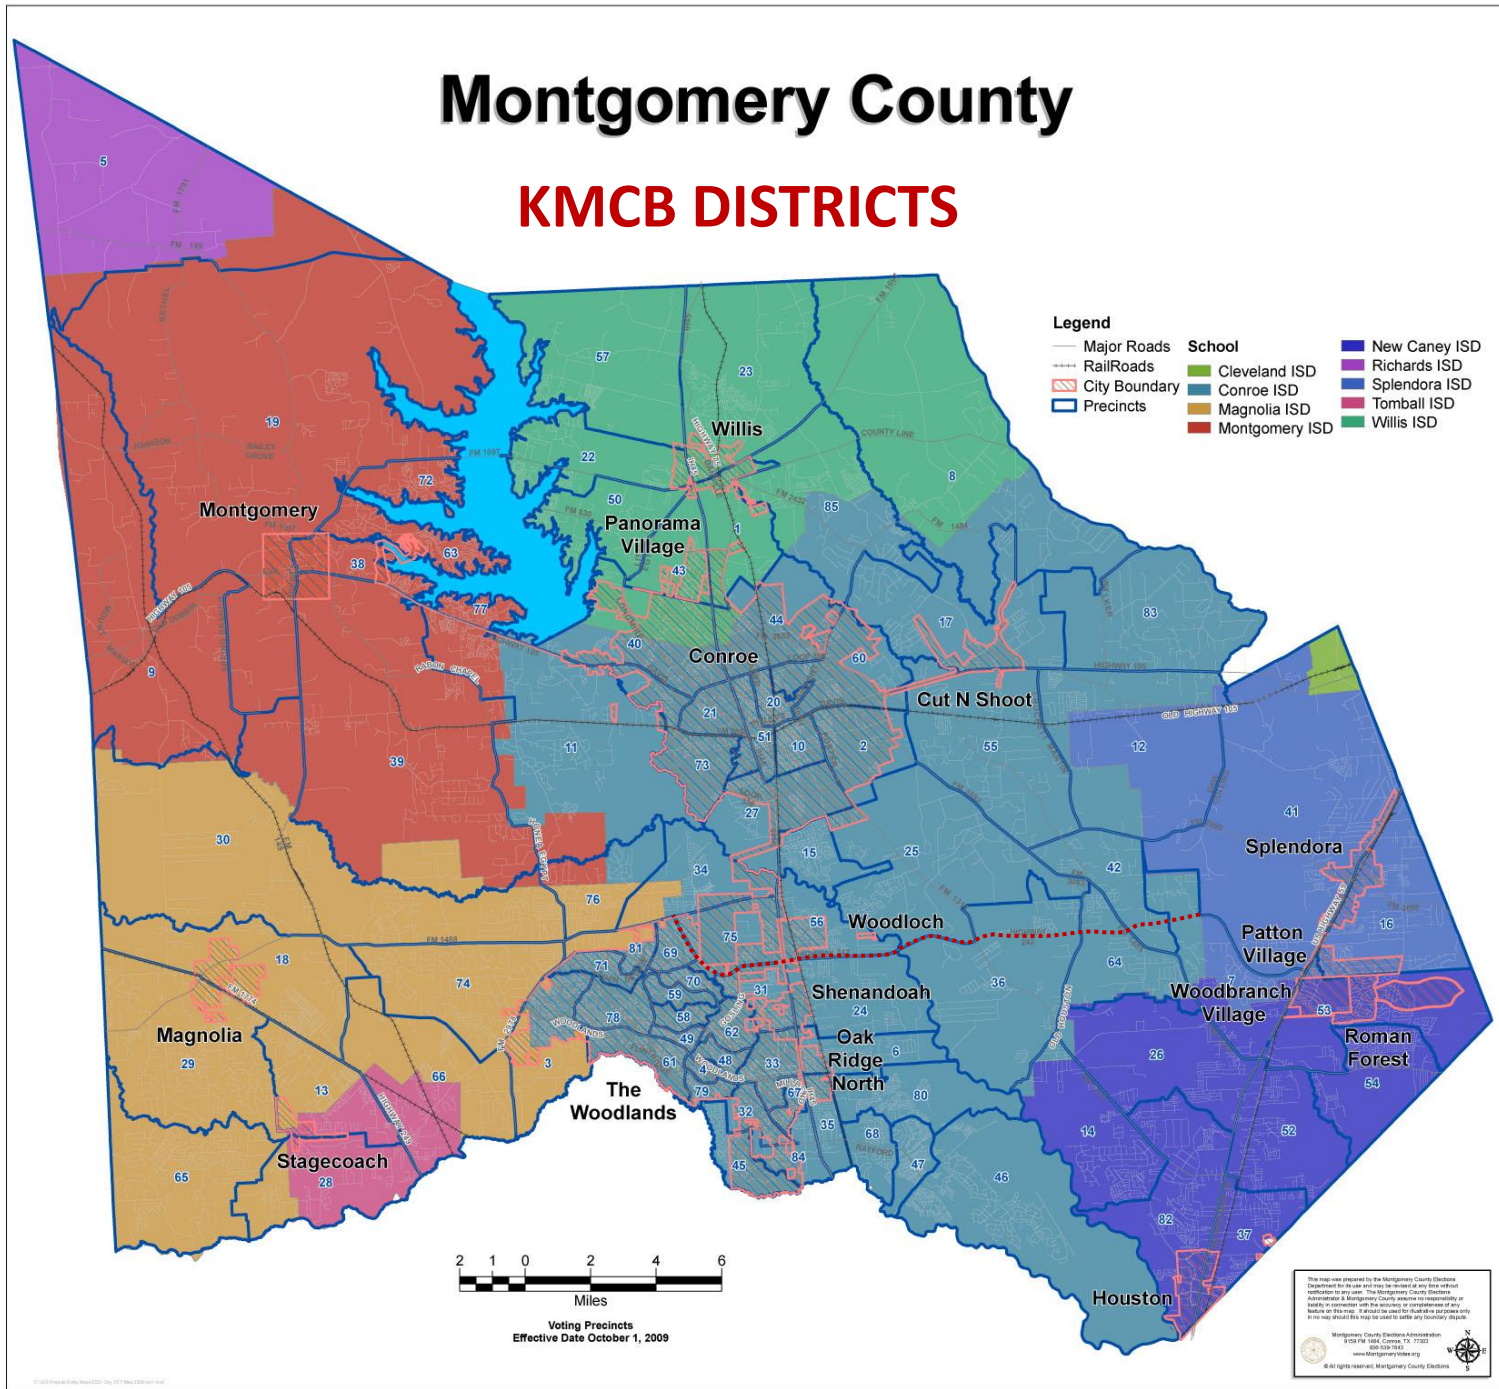

Montgomery County

KMCB DISTRICTS

District 1

Conroe ISD north of FM 242 or north of FM1488 to the west of 242

District 2

Willis ISD

District 3

Splendora, New Caney & Cleveland ISD

District 4

Conroe ISD south of 242 or south of FM 1488 to the west of 242

District 5

Magnolia & Tomball ISD

District 6

Montgomery & Richards ISD